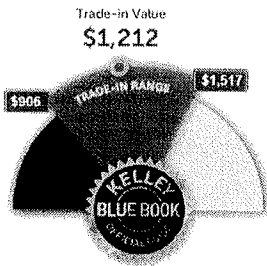

Good Condition

Trade-in Values valid for your area through 2/5/2015
Track this car's values

Price a New Car

Then browse reviews, photos, specs and more.

See what you should pay

Instant Cash Offer

Find local dealers ready to buy your car - today!

Get your offer

Tell Us About This Car

Owners like you rated the 2000 Taurus 7.8 out of 10.

Write your own review

Next Steps to Selling Your Car

Benchmark Local Prices

See what dealers and private sellers in your area are asking for your car.

See listings

Give Buyers Confidence

Show them a clean AutoCheck vehicle report and close the deal fast.

Enter VIN (optional) Go

AdChoices [D] **2015 FORD TAURUS** **Now is the time to get in a NEW FORD.** **BUILD & PRICE** **CURRENT OFFERS** **SEARCH INVENTORY** **THE SWITCH**

DriveFordToday.com

Claim and offer disclosure

Advertisement

Why ads?

Get the most out of life's journeys.

SEE SPECIAL OFFERS >

Advertisement

Why ads?

SWISS MADE **exchangeable straps** **from $ 250**

right here **slow** slow-watches.com

Recently Viewed Cars | My Saved Cars | Save car

Why ads? [D]